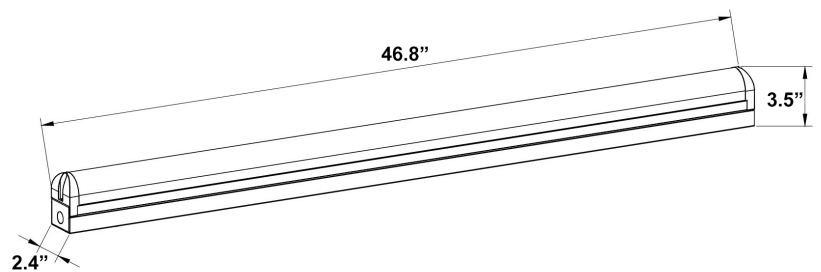

CSL

TECHNICAL SPECIFICATIONS:

- :: 4 Feet long
- :: Steel Thickness: 24 Gauge
- :: Voltage: 120~277VAC 50/60Hz
- :: Wattage: 40W
- :: Ambient Temperature: -13°F~104°F
- :: Dimmable: 0~10V dimmable
- :: CRI:>80
- :: Power Factor:>0.95
- :: Efficacy: 110LM/W
- :: IP Rating: IP20
- :: Life Span: 50,000 hours
- :: Housing: Metal housing, White powder coated
- :: Lens: Prismatic
- :: 5-year warranty

LED ARCHITECTURAL STRIP LIGHT

| CATALOG NO. | WATTS | LUMENS | COLOR TEMP | DIMENSIONS |
|-------------------|-------|--------|------------|------------------------------|
| CSL-4FT-40W-50K-D | 40W | 4600LM | 5000K | 46.8"(L) x 2.4"(W) x 3.5"(H) |
| CSL-4FT-40W-40K-D | 40W | 4600LM | 4000K | |
| CSL-4FT-40W-35K-D | 40W | 4600LM | 3500K | |